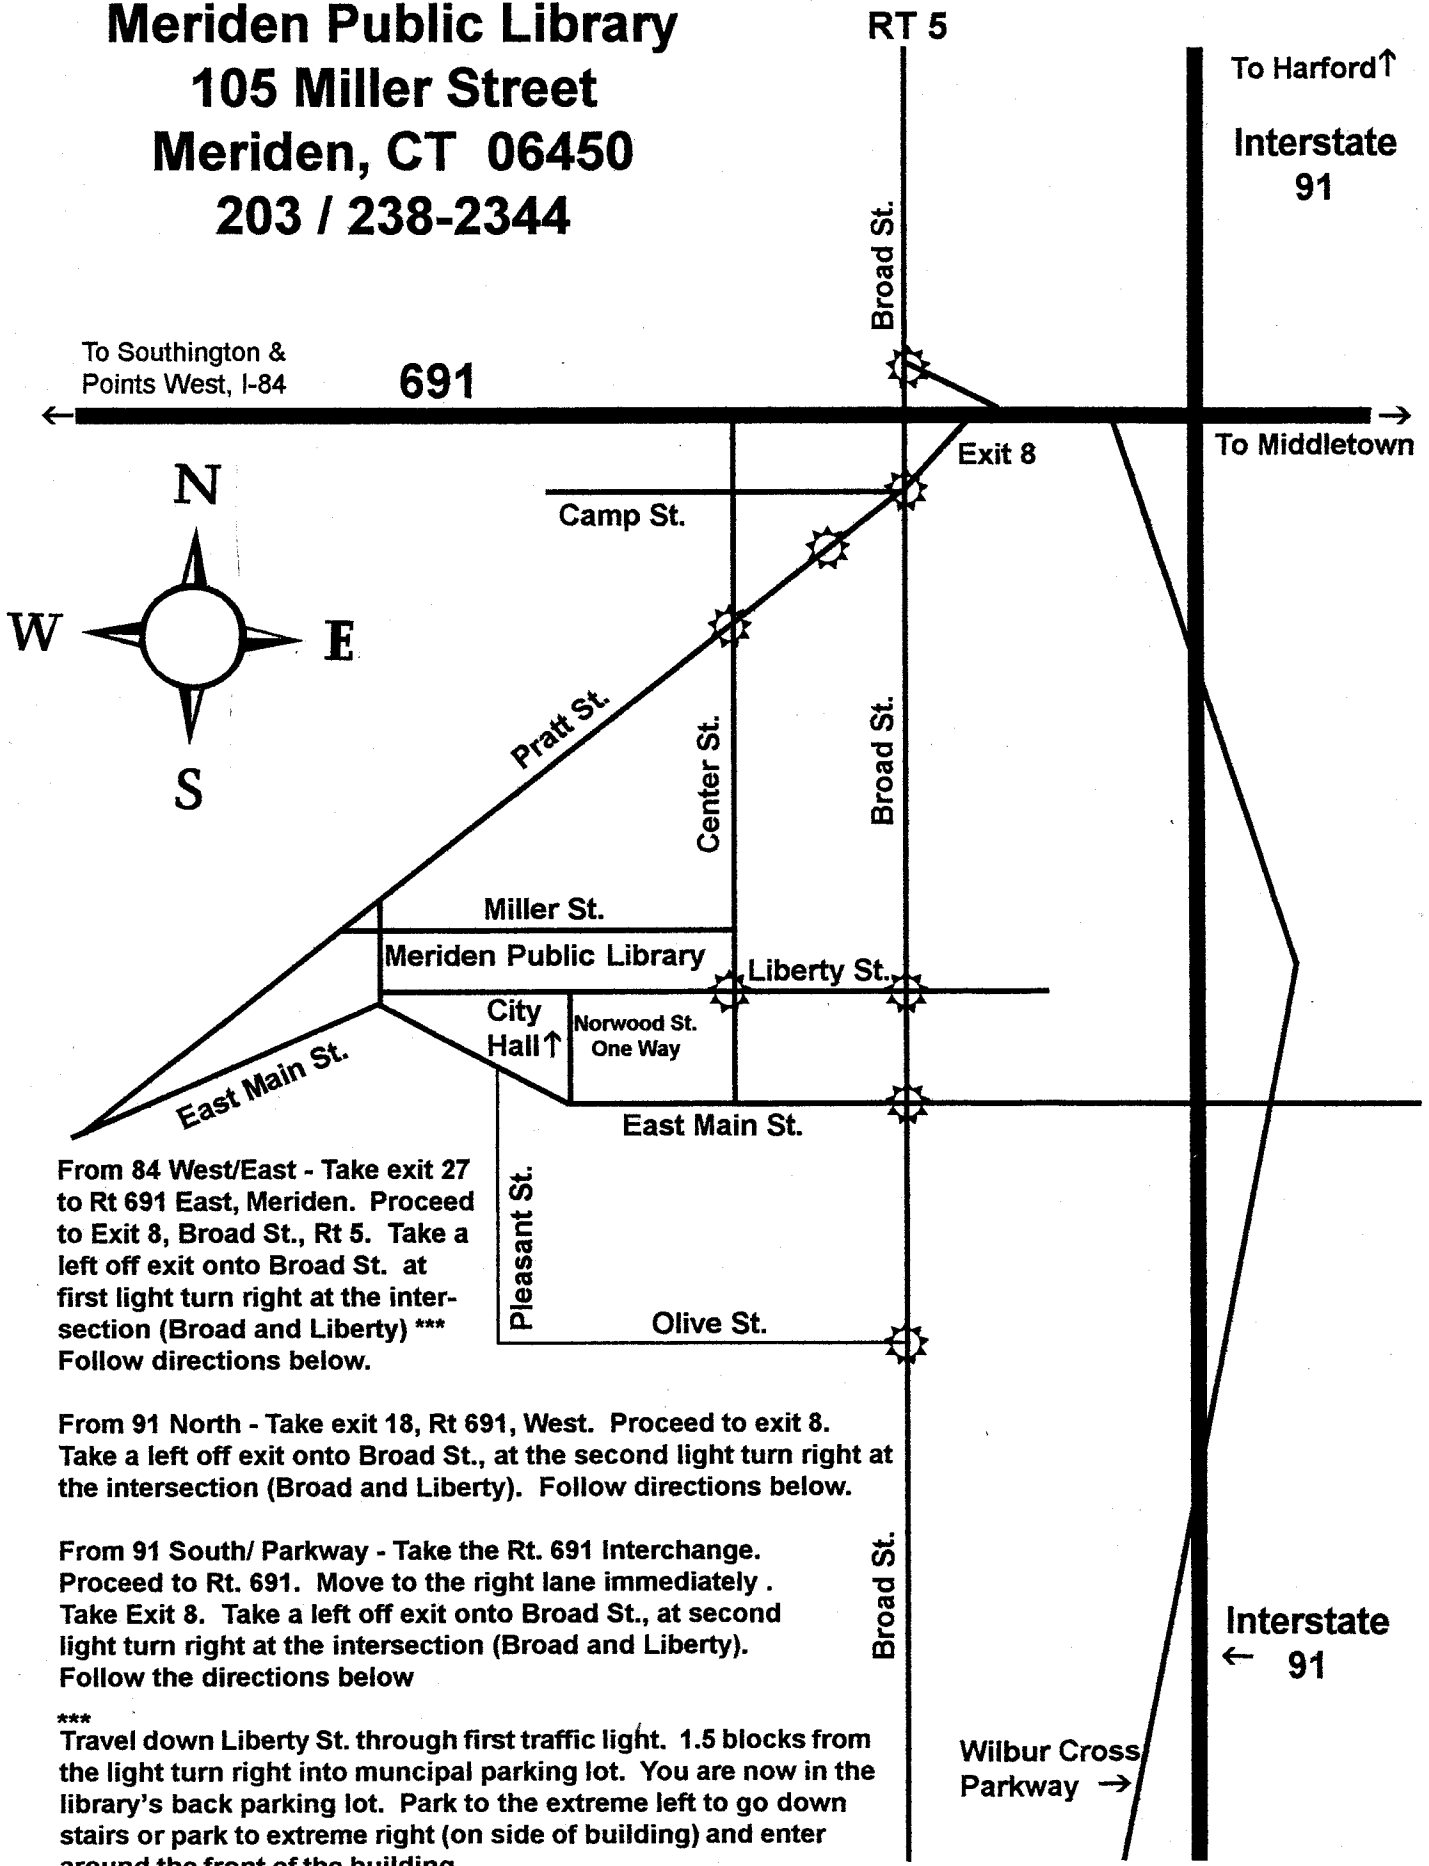

Meriden Public Library
105 Miller Street
Meriden, CT 06450
203 / 238-2344

From 84 West/East - Take exit 27 to Rt 691 East, Meriden. Proceed to Exit 8, Broad St., Rt 5. Take a left off exit onto Broad St. at first light turn right at the intersection (Broad and Liberty) *** Follow directions below.

From 91 North - Take exit 18, Rt 691, West. Proceed to exit 8. Take a left off exit onto Broad St., at the second light turn right at the intersection (Broad and Liberty). Follow directions below.

From 91 South/ Parkway - Take the Rt. 691 Interchange. Proceed to Rt. 691. Move to the right lane immediately. Take Exit 8. Take a left off exit onto Broad St., at second light turn right at the intersection (Broad and Liberty). Follow the directions below

*** Travel down Liberty St. through first traffic light. 1.5 blocks from the light turn right into municipal parking lot. You are now in the library's back parking lot. Park to the extreme left to go down stairs or park to extreme right (on side of building) and enter around the front of the building.

Wilbur Cross Parkway →